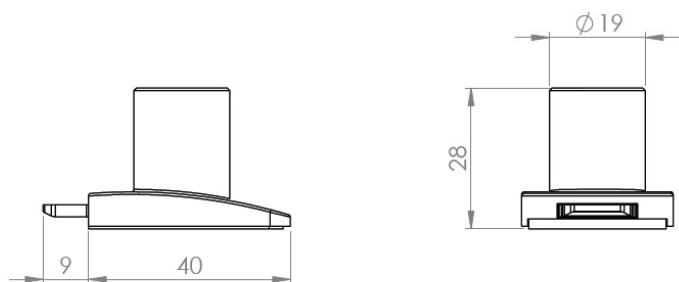

# PRODUCT SHEET

**Description:**

Glass Door Lock "Square-U-See",F/Single D. CPL,MIC #J11, W/ SISO Oval Metal Key, 400 KD

**Item number:**

14.09.608-0

Units	Box	Carton	HS Code	Barcode
Pcs.		240	8301300000	 5704866494090