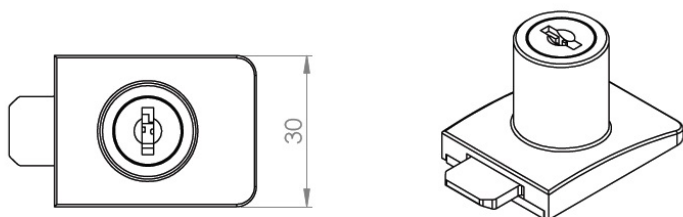

# PRODUCT SHEET

**Description:**

Glass Door Lock "Square-U-See",F/Single D. CPL,MIC #J11, W/ SISO Oval Metal Key, 400 KD

**Item number:**

14.09.608-0

Units	Box	Carton	HS Code	Barcode
Pcs.		240	8301300000	 5704866494090